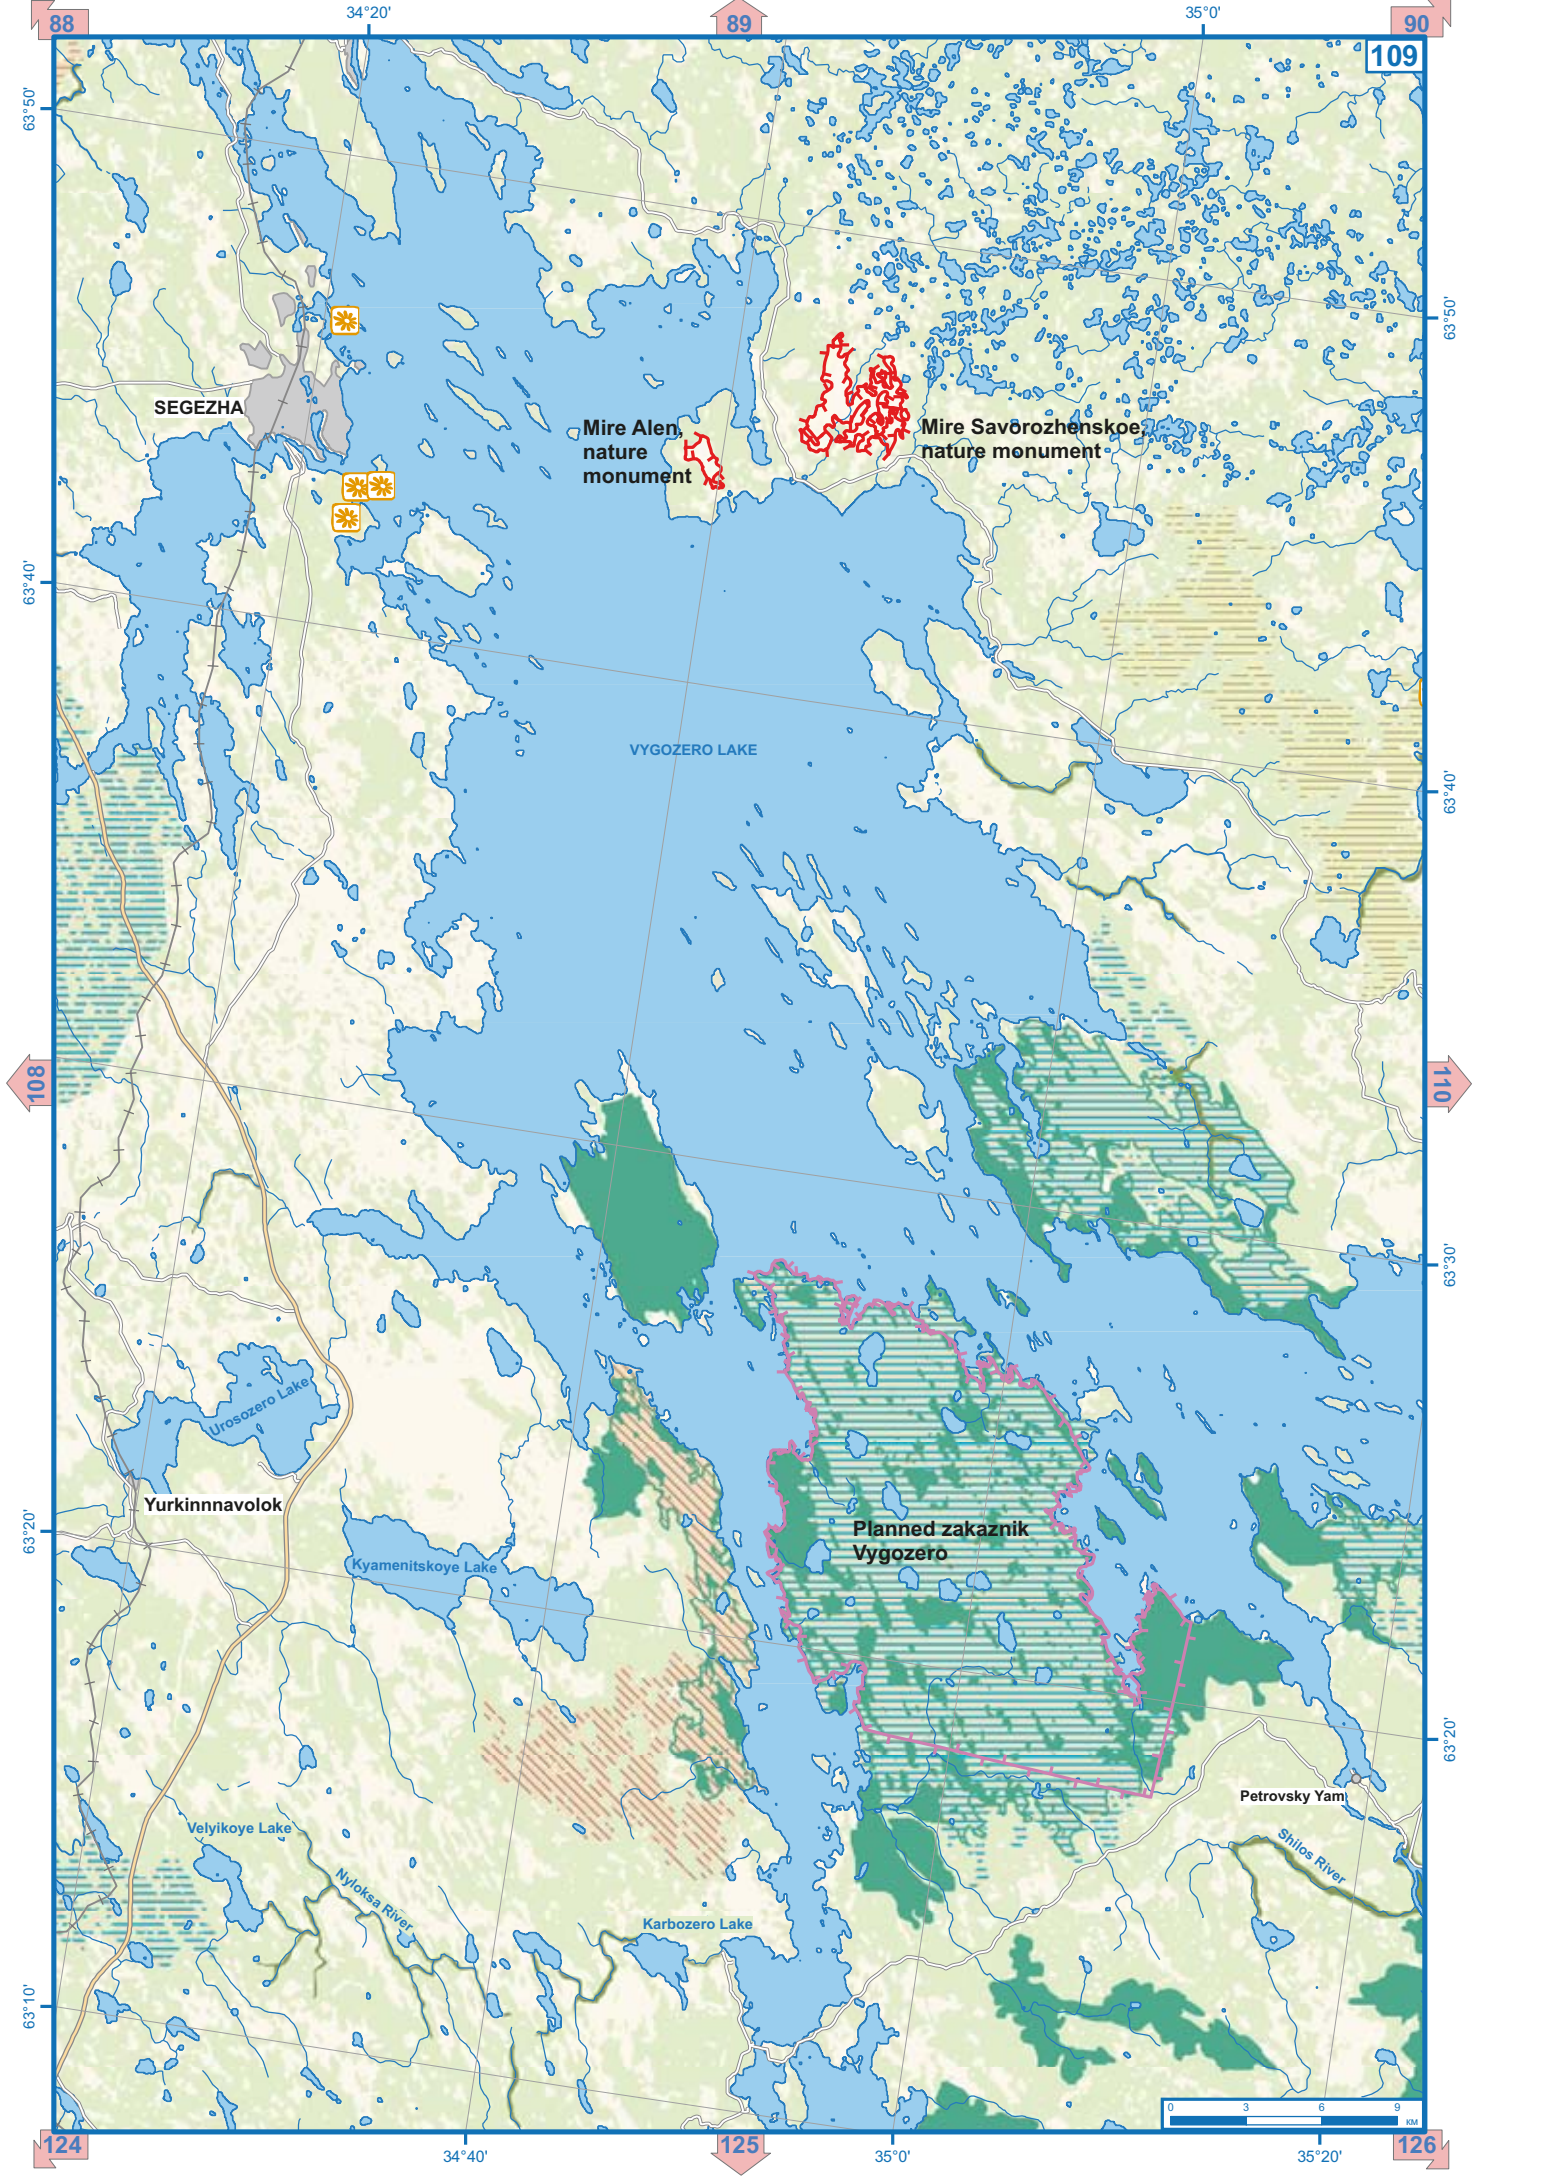

Planned zakaznik Koitajoki

Motko River

Suna River

Lubojärvi Lake

Matka Lake

Vongzero Lake

Royk-Navok Lake

Ginola Lake

63°10'

63°0'

121

31°40'

122

32°0'

123

Nyukhcha
Mire near Nyukhcha village, hydrological zakaznik

Malenga

Unezhma

Planned zakaznik Varaki

Unezhma

Kushereka

Sulozero

Kusa

Zolotukha