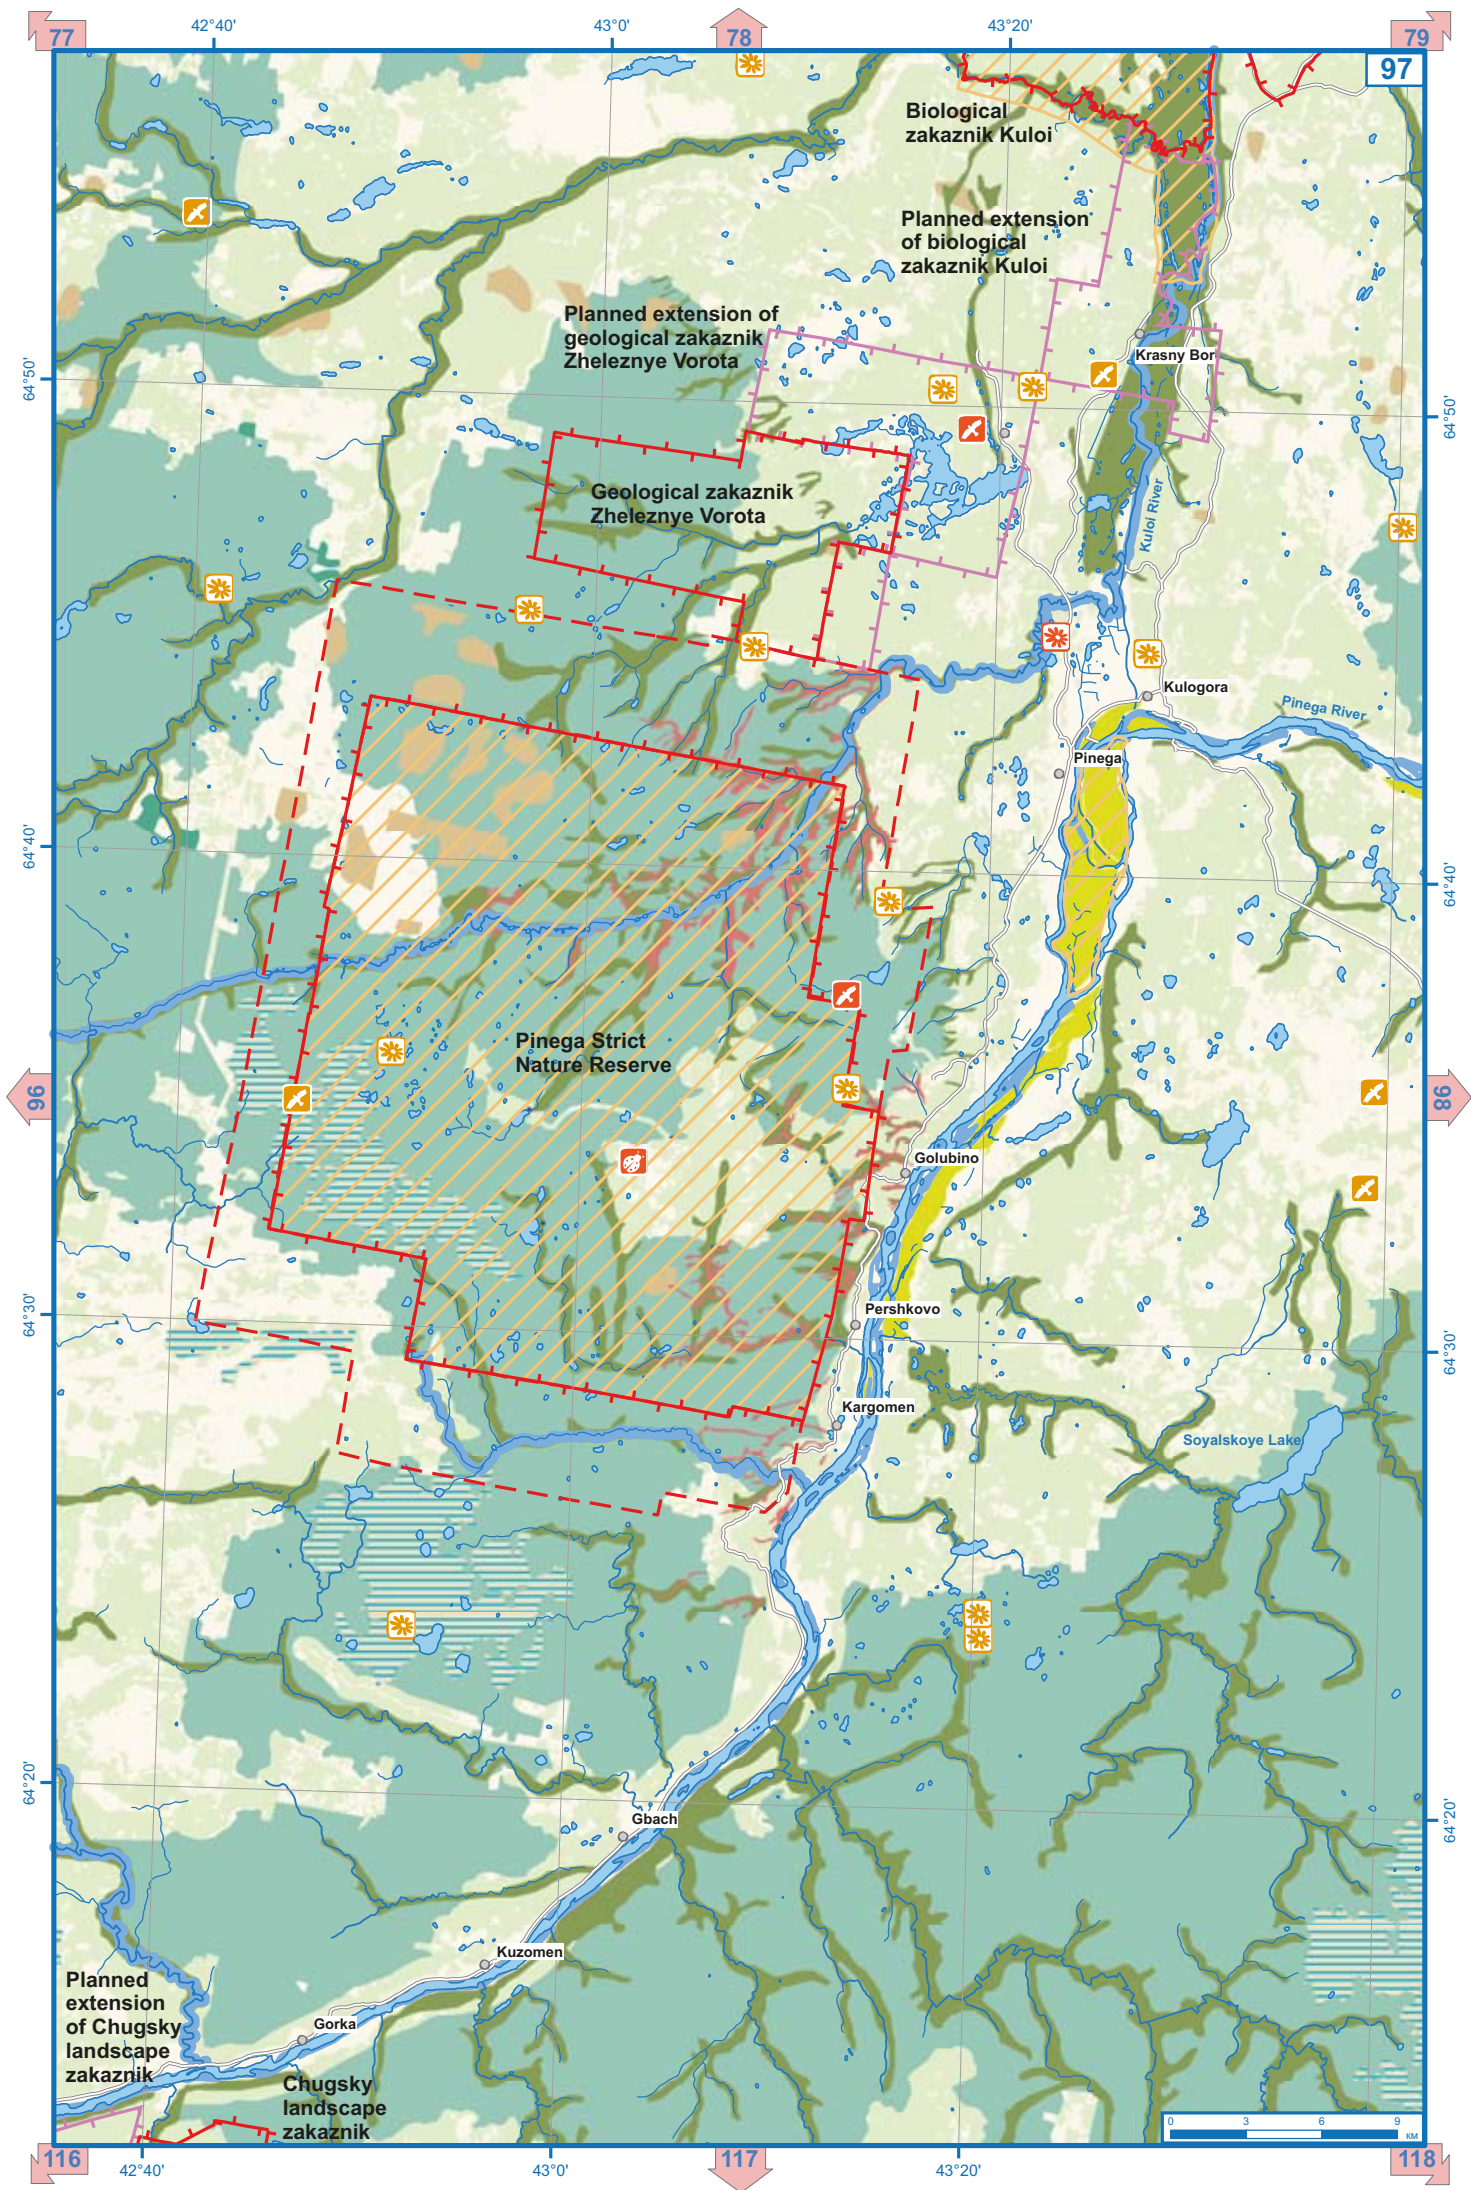

Biological zakaznik Kuloi

Planned extension of biological zakaznik Kuloi

Planned extension of geological zakaznik Zheleznye Vorota

Geological zakaznik Zheleznye Vorota

Pinega Strict Nature Reserve

Planned extension of Chugsky landscape zakaznik

Chugsky landscape zakaznik