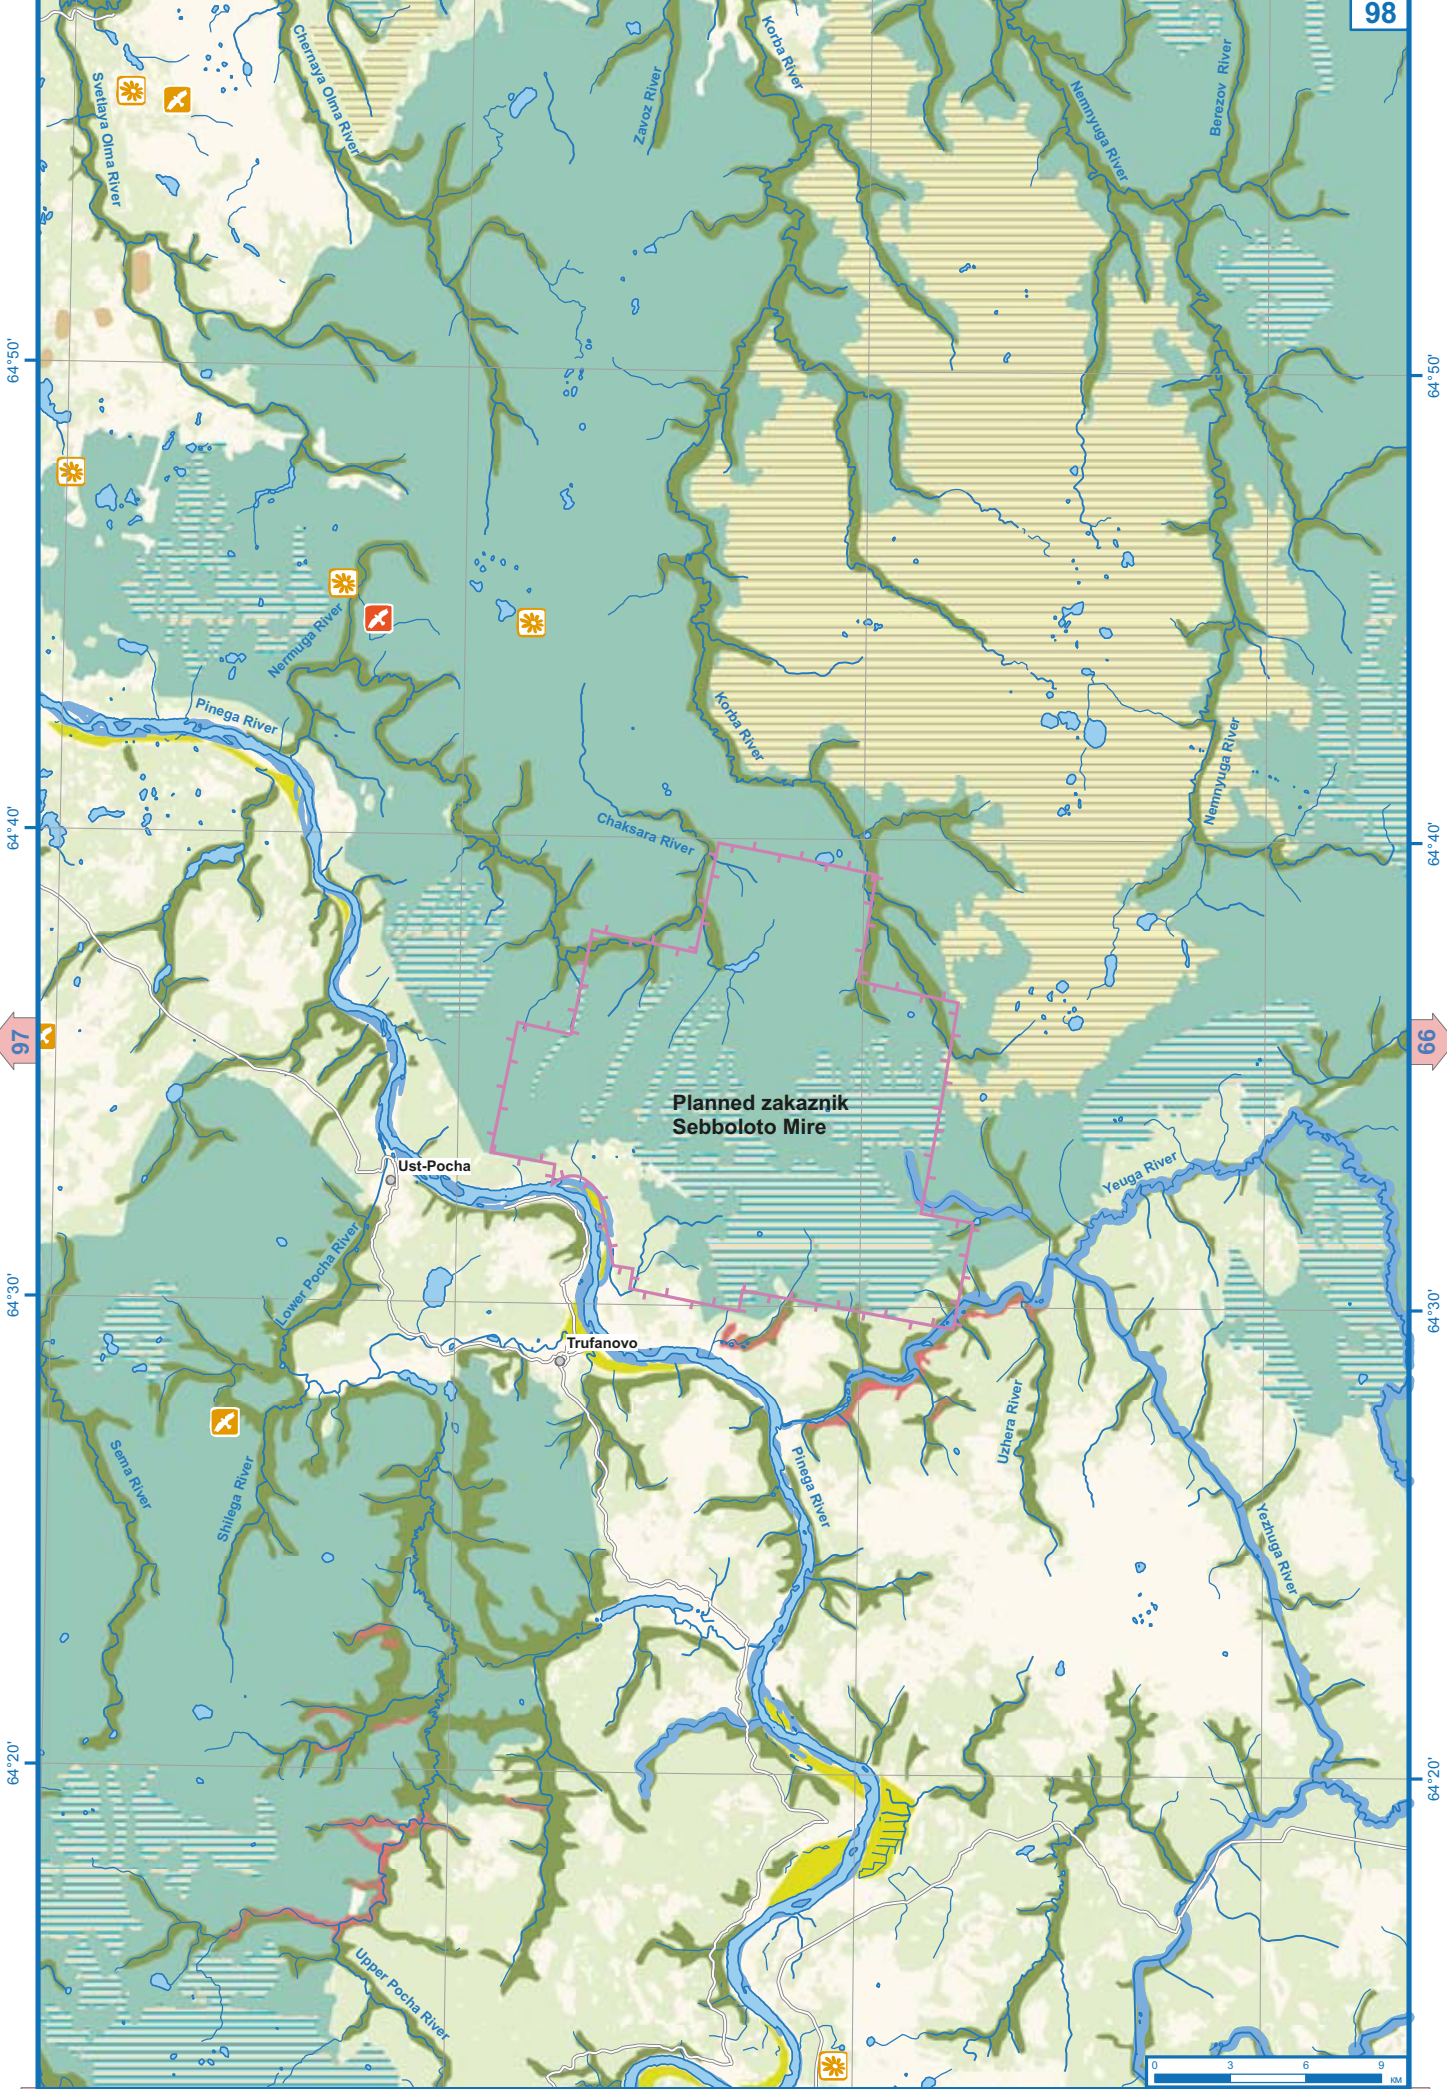

Khvoiny

Sumostrov

Virandozero

Zhuzhmyi Great Island

Zhuzhmyi Little Island

Sumishche Island

Sumostrav Island

Sedostrove Island

Razostrov Island

Berezhnoy Sosnovets Island

Myahostrov Island

Manikostrov Island

Virma River

Suma River

Kolehma River

Ukhtisa River

Planned extension of geological zakaznik Zheleznye Vorota

Geological zakaznik Zheleznye Vorota

Pinega Strict Nature Reserve

Planned extension of Chugsky landscape zakaznik

Chugsky landscape zakaznik

**Planned zakaznik
Seboloto Mire**

Rodoma

Vozhgora

REPUBLIC OF KOMI

84

50°20'

50°40'

51°0'

51°20'