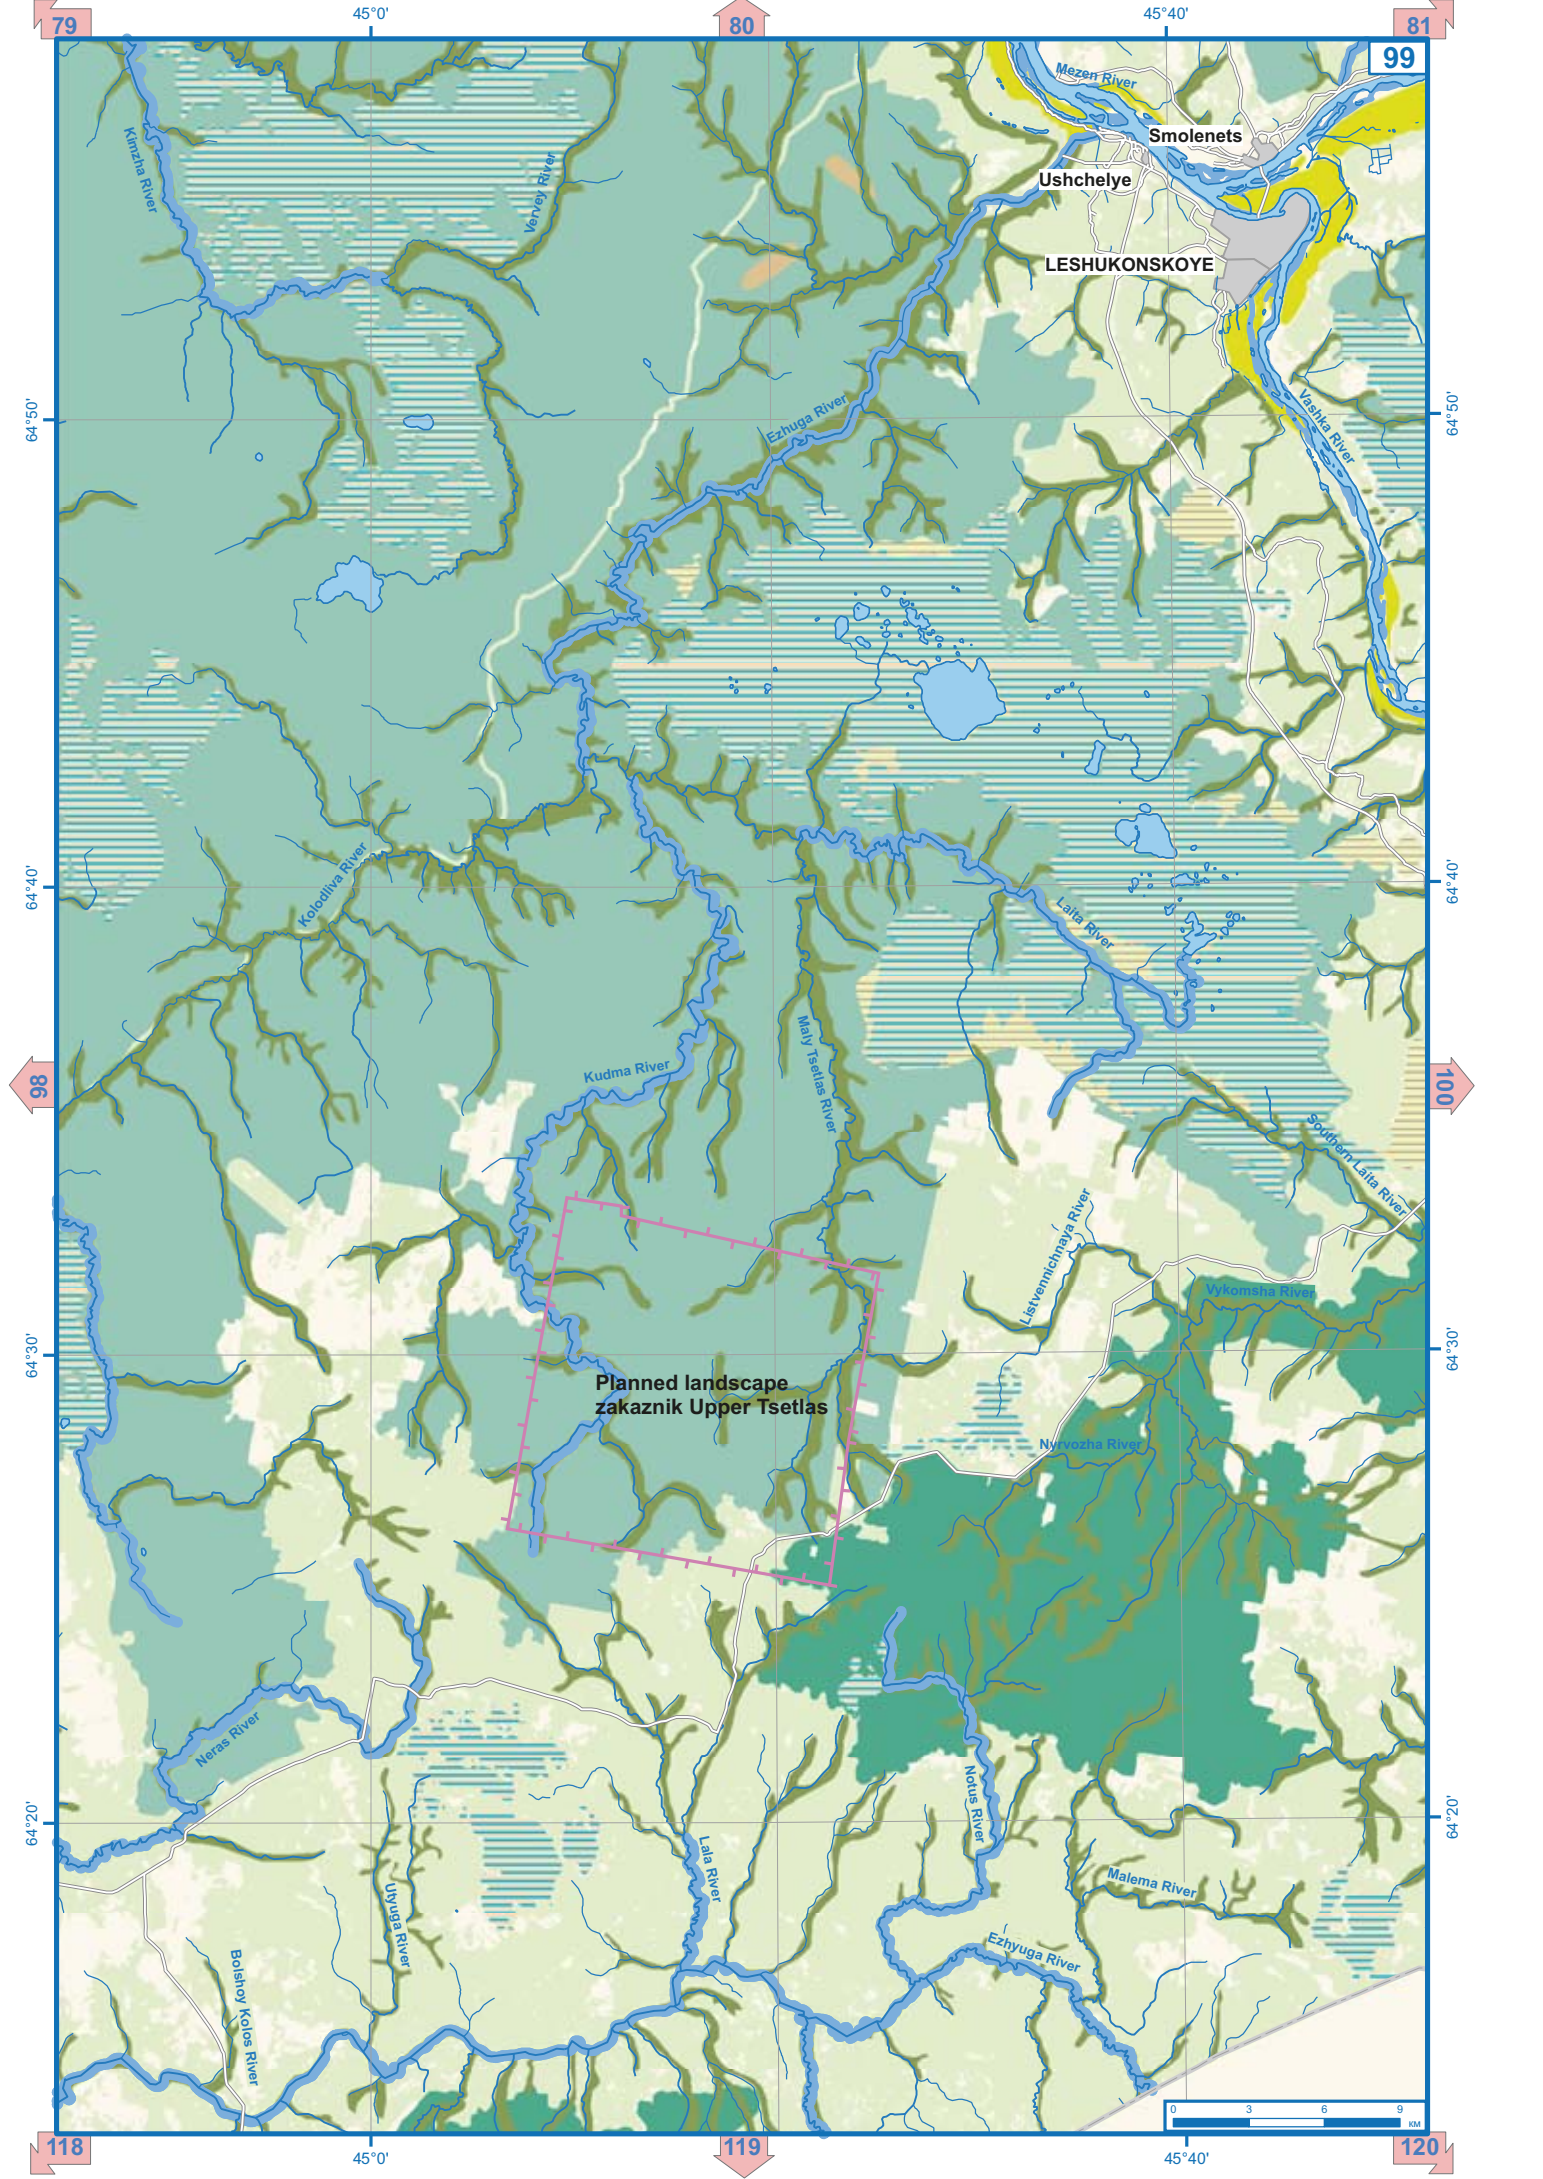

Smolenets
Ushchele
LESHUKONSKOYE

Planned landscape
zakaznik Upper Tsetlas