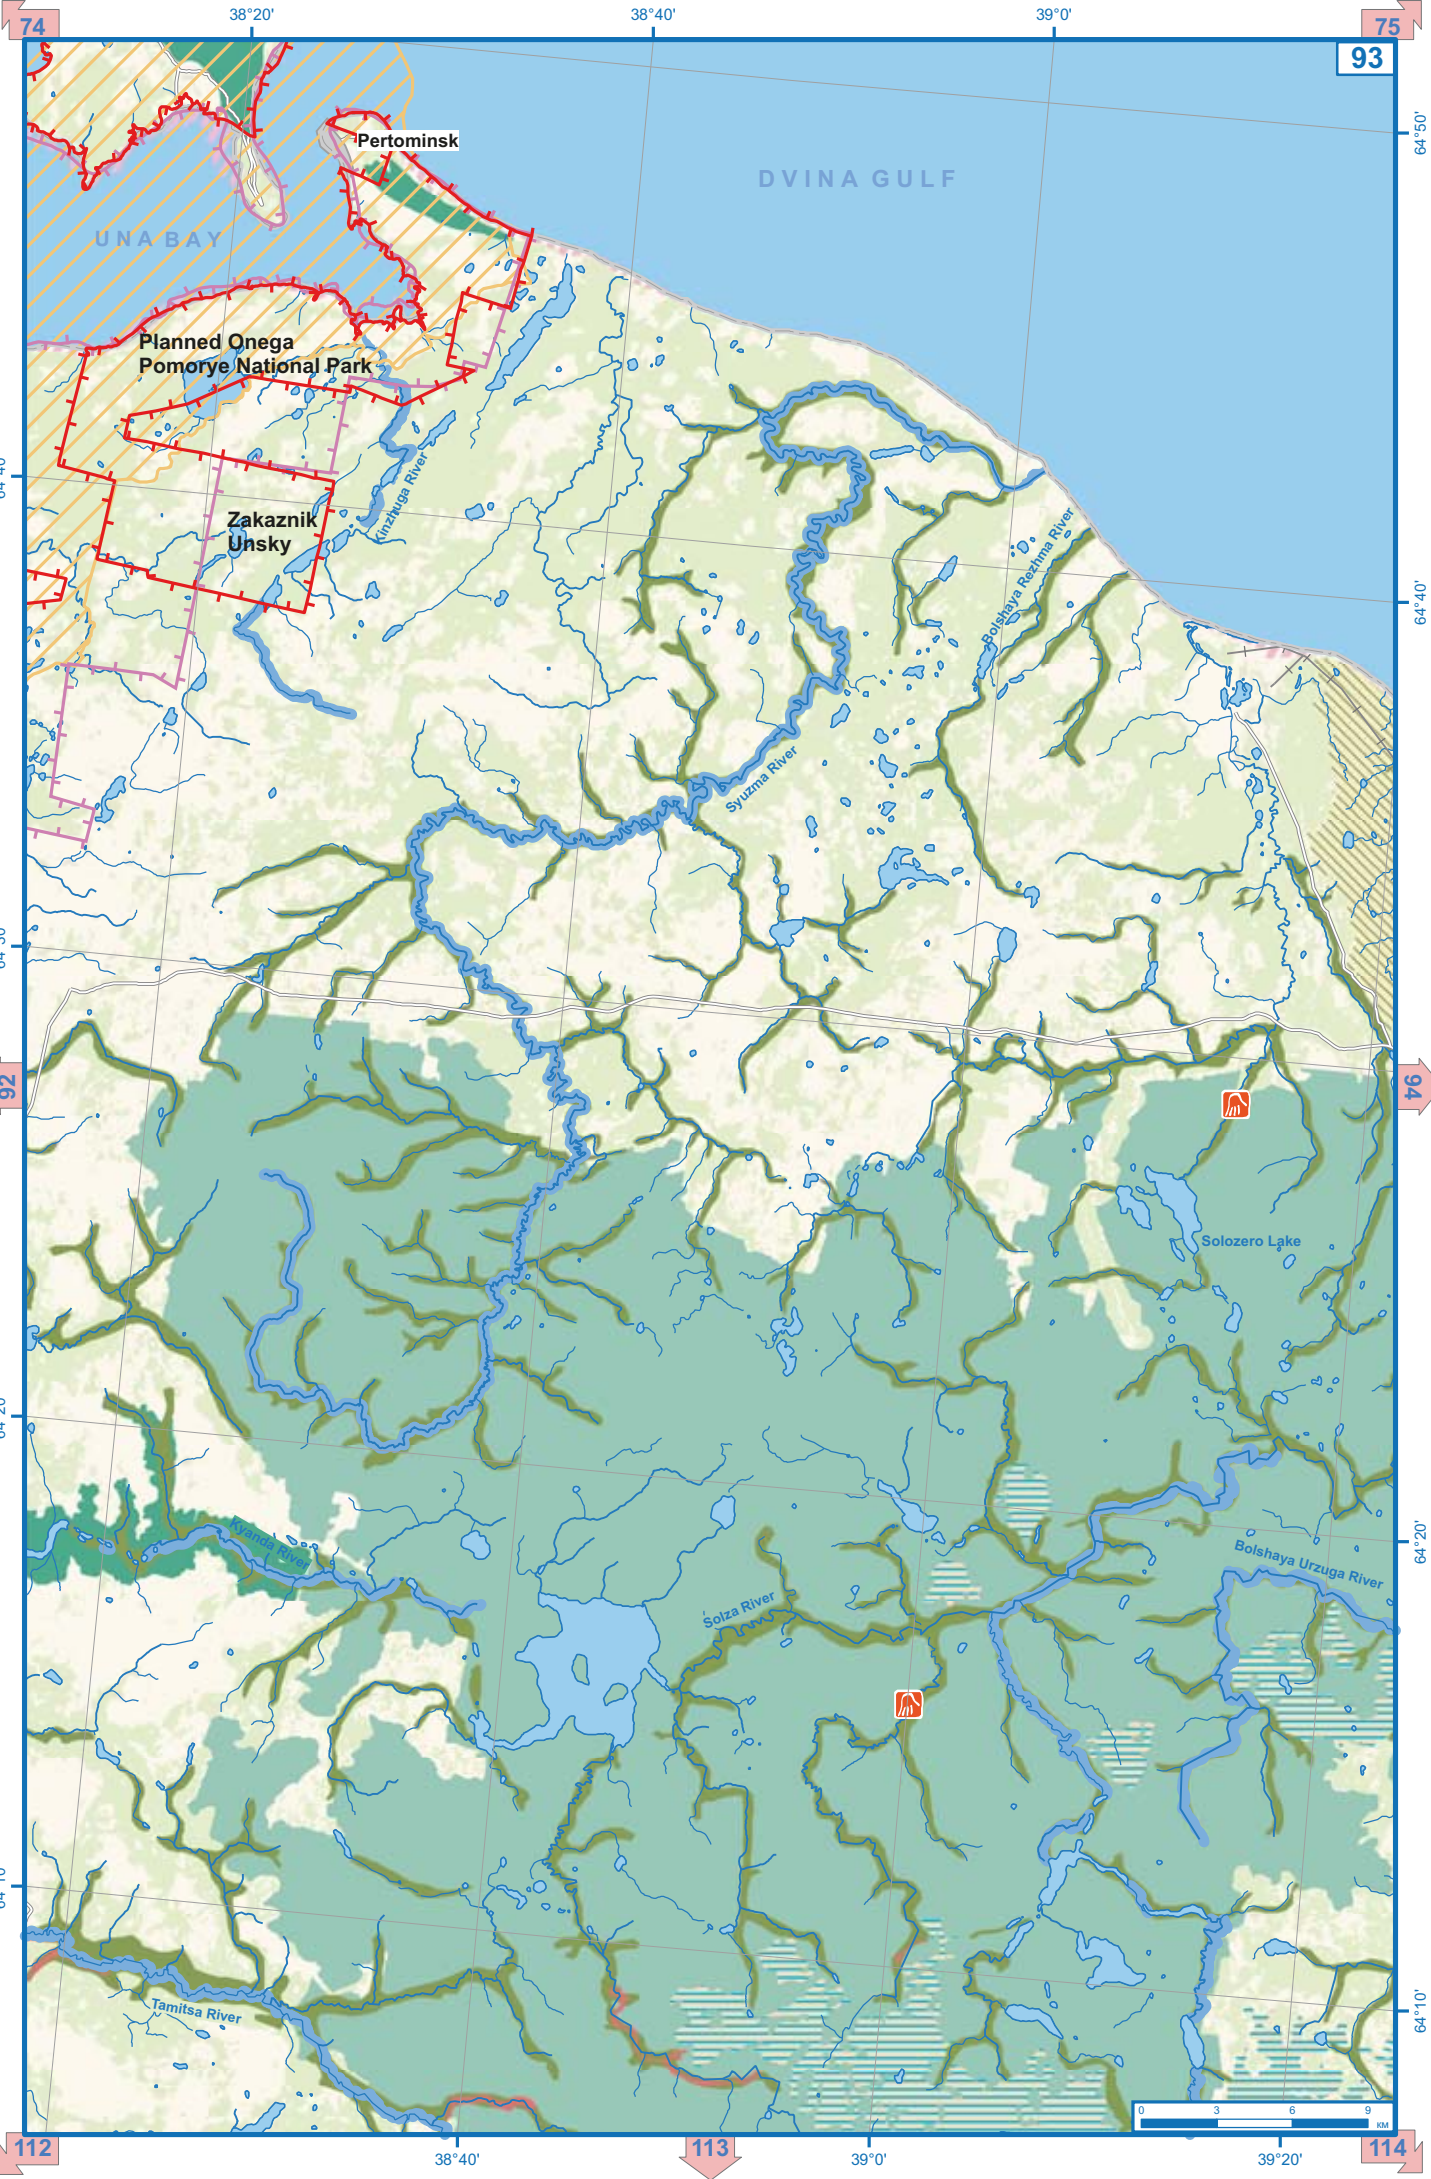

74

38°20'

38°40'

39°0'

75

93

64°50'

64°40'

64°40'

64°30'

64°20'

64°10'

94

64°20'

64°10'

112

38°40'

113

39°0'

39°20'

114