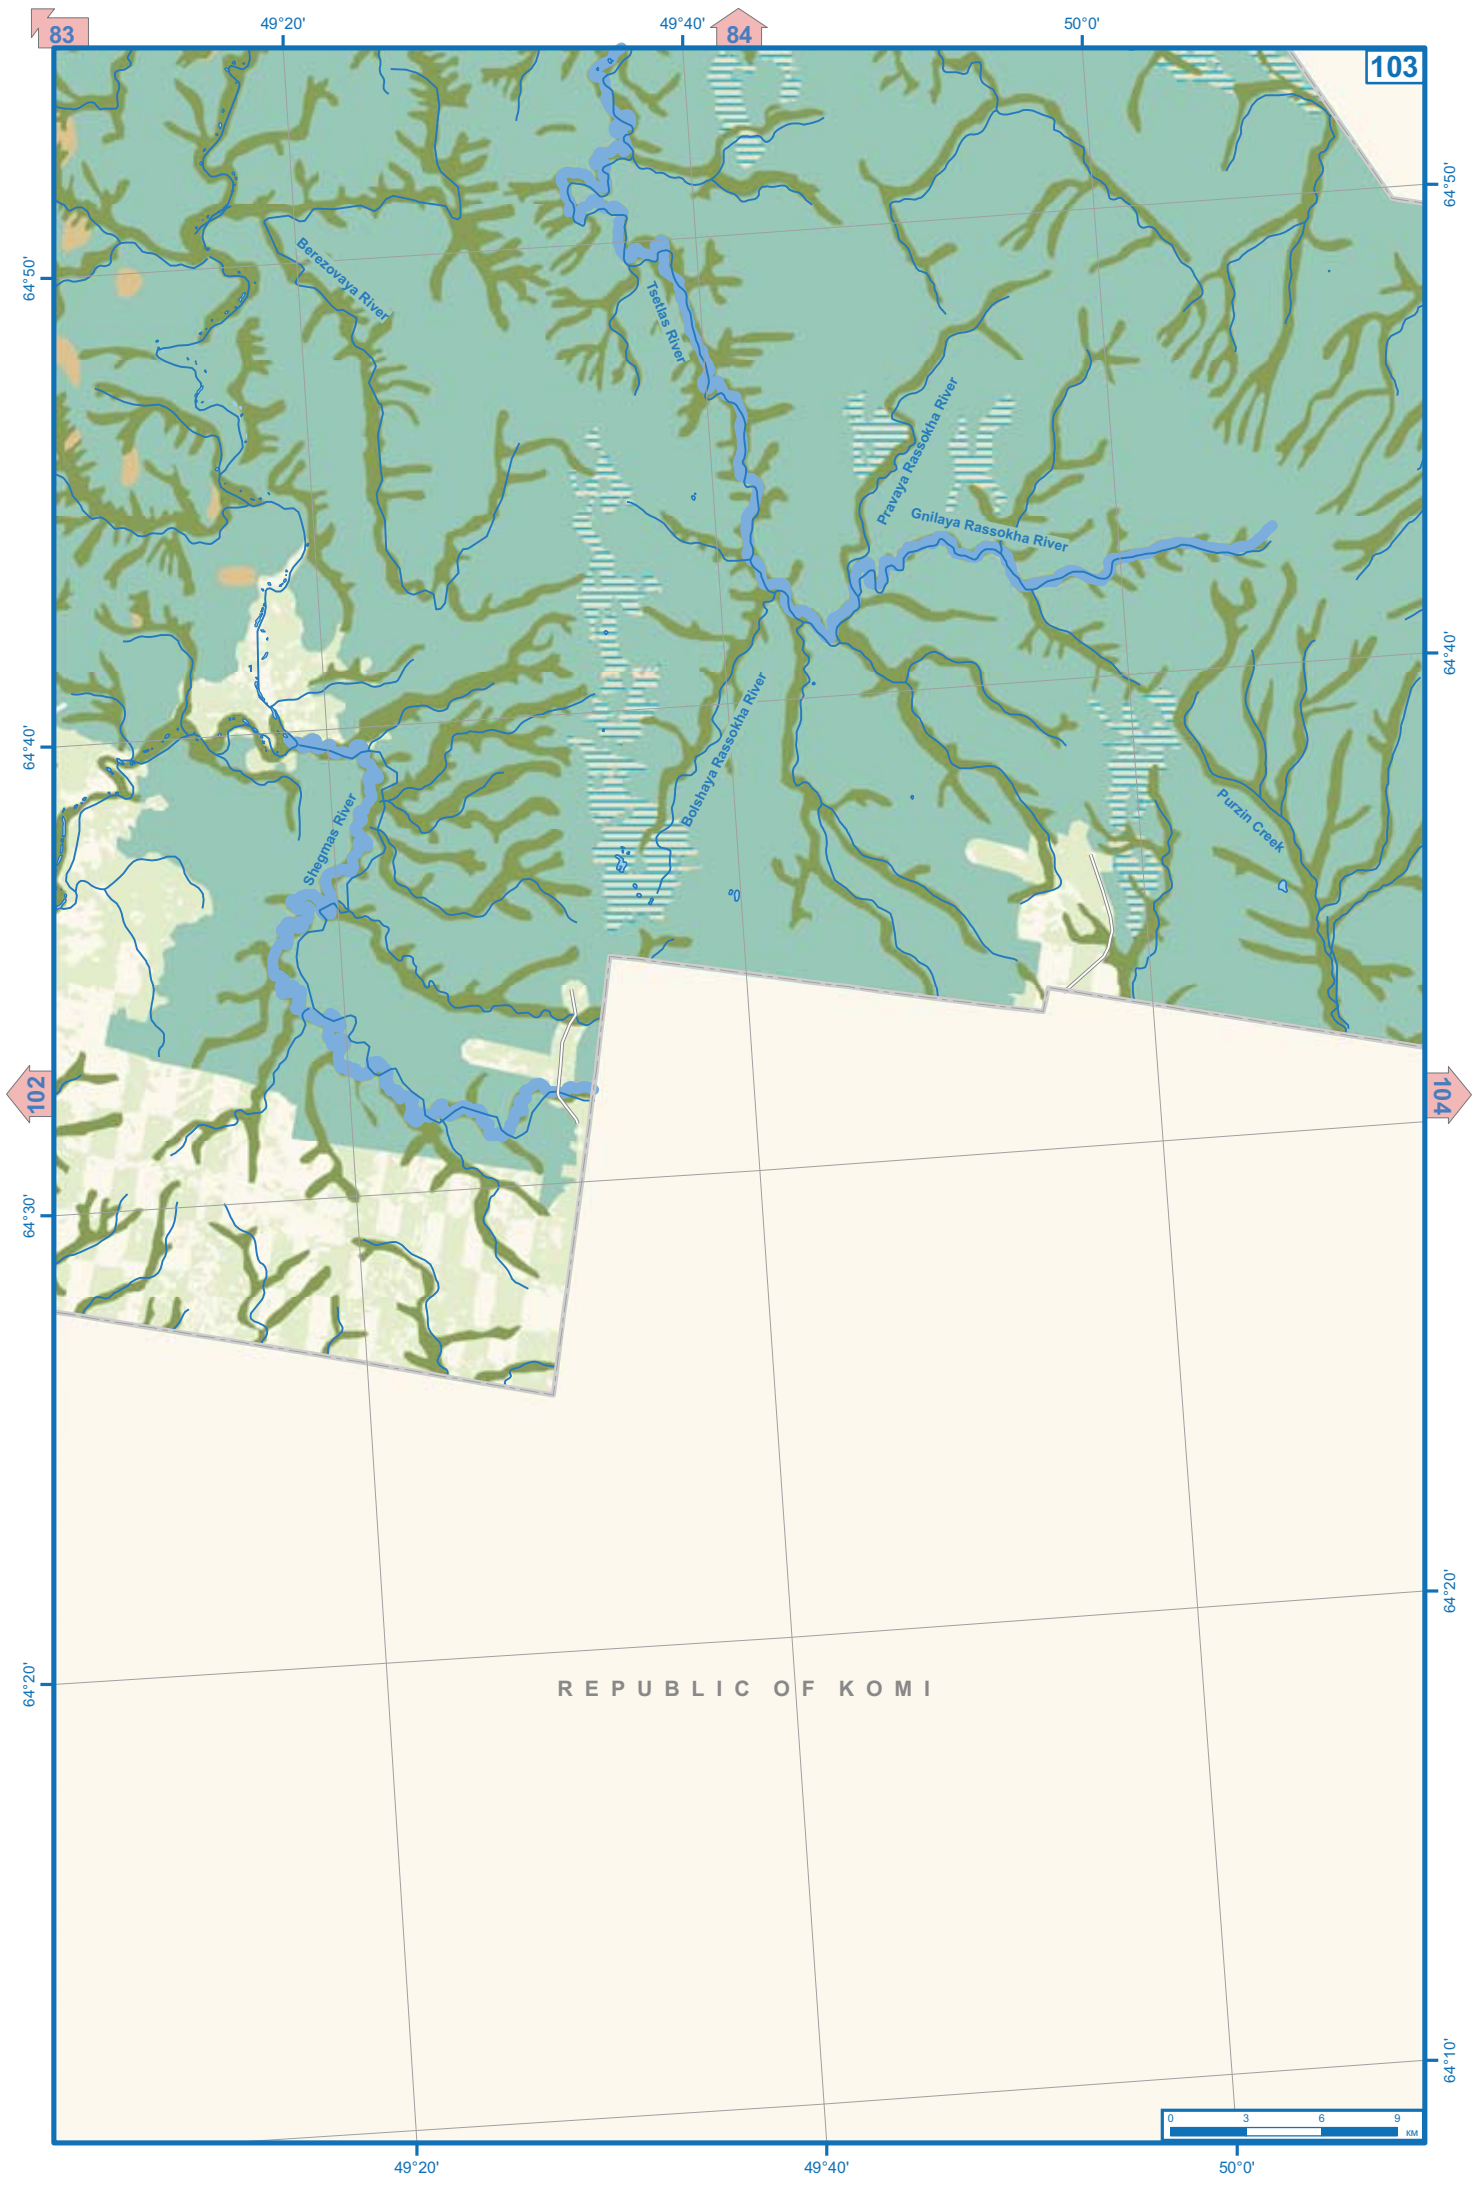

Razostrov Island

Berezhnoy Sosnovets Island

Myahostrov Island

Manikostrov Island

Virma River

Suma River

Kolehma River

Ukhtisa River

Rodoma

Vozhgora

REPUBLIC OF KOMI

84

50°20'

50°40'

51°0'

51°20'

30°20'

30°40'

86

105

63°30'

63°30'

63°20'

63°20'

63°10'

63°10'

63°0'

63°0'

62°50'

106

30°20'

30°40'