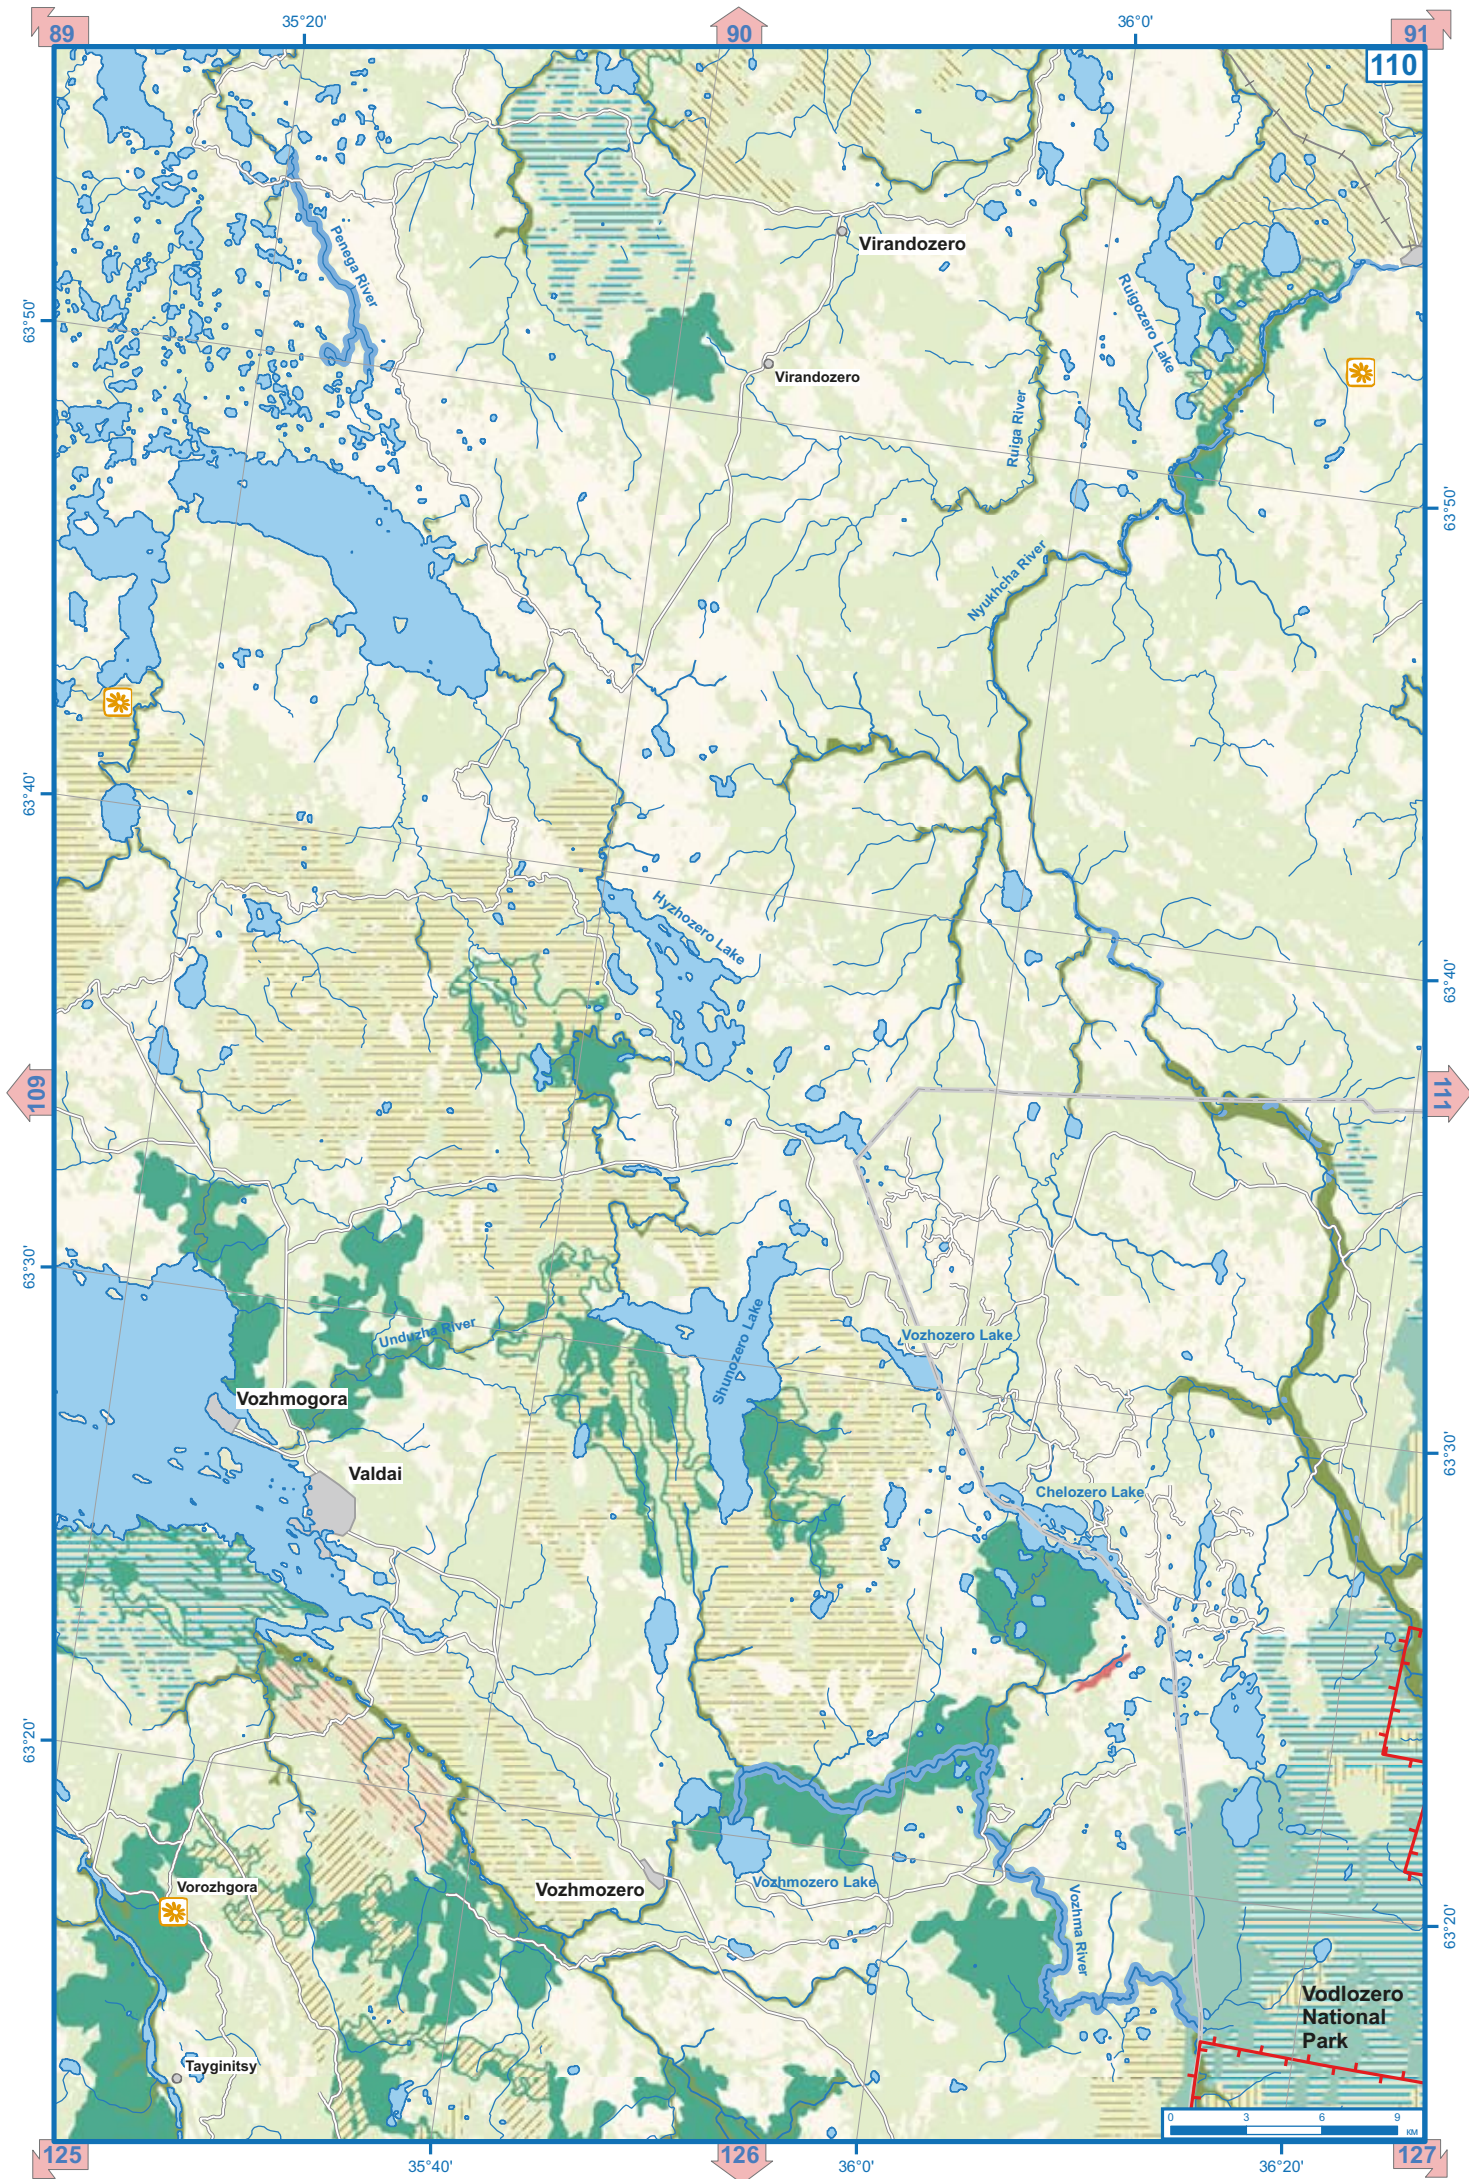

63°10'

63°0'

121

31°40'

122

32°0'

123

Nyukhcha
Mire near Nyukhcha village, hydrological zakaznik

Malenga

Unezhma

Planned zakaznik Varaki

Unezhma

Kushereka

Sulozero

Kusa

Zolotukha