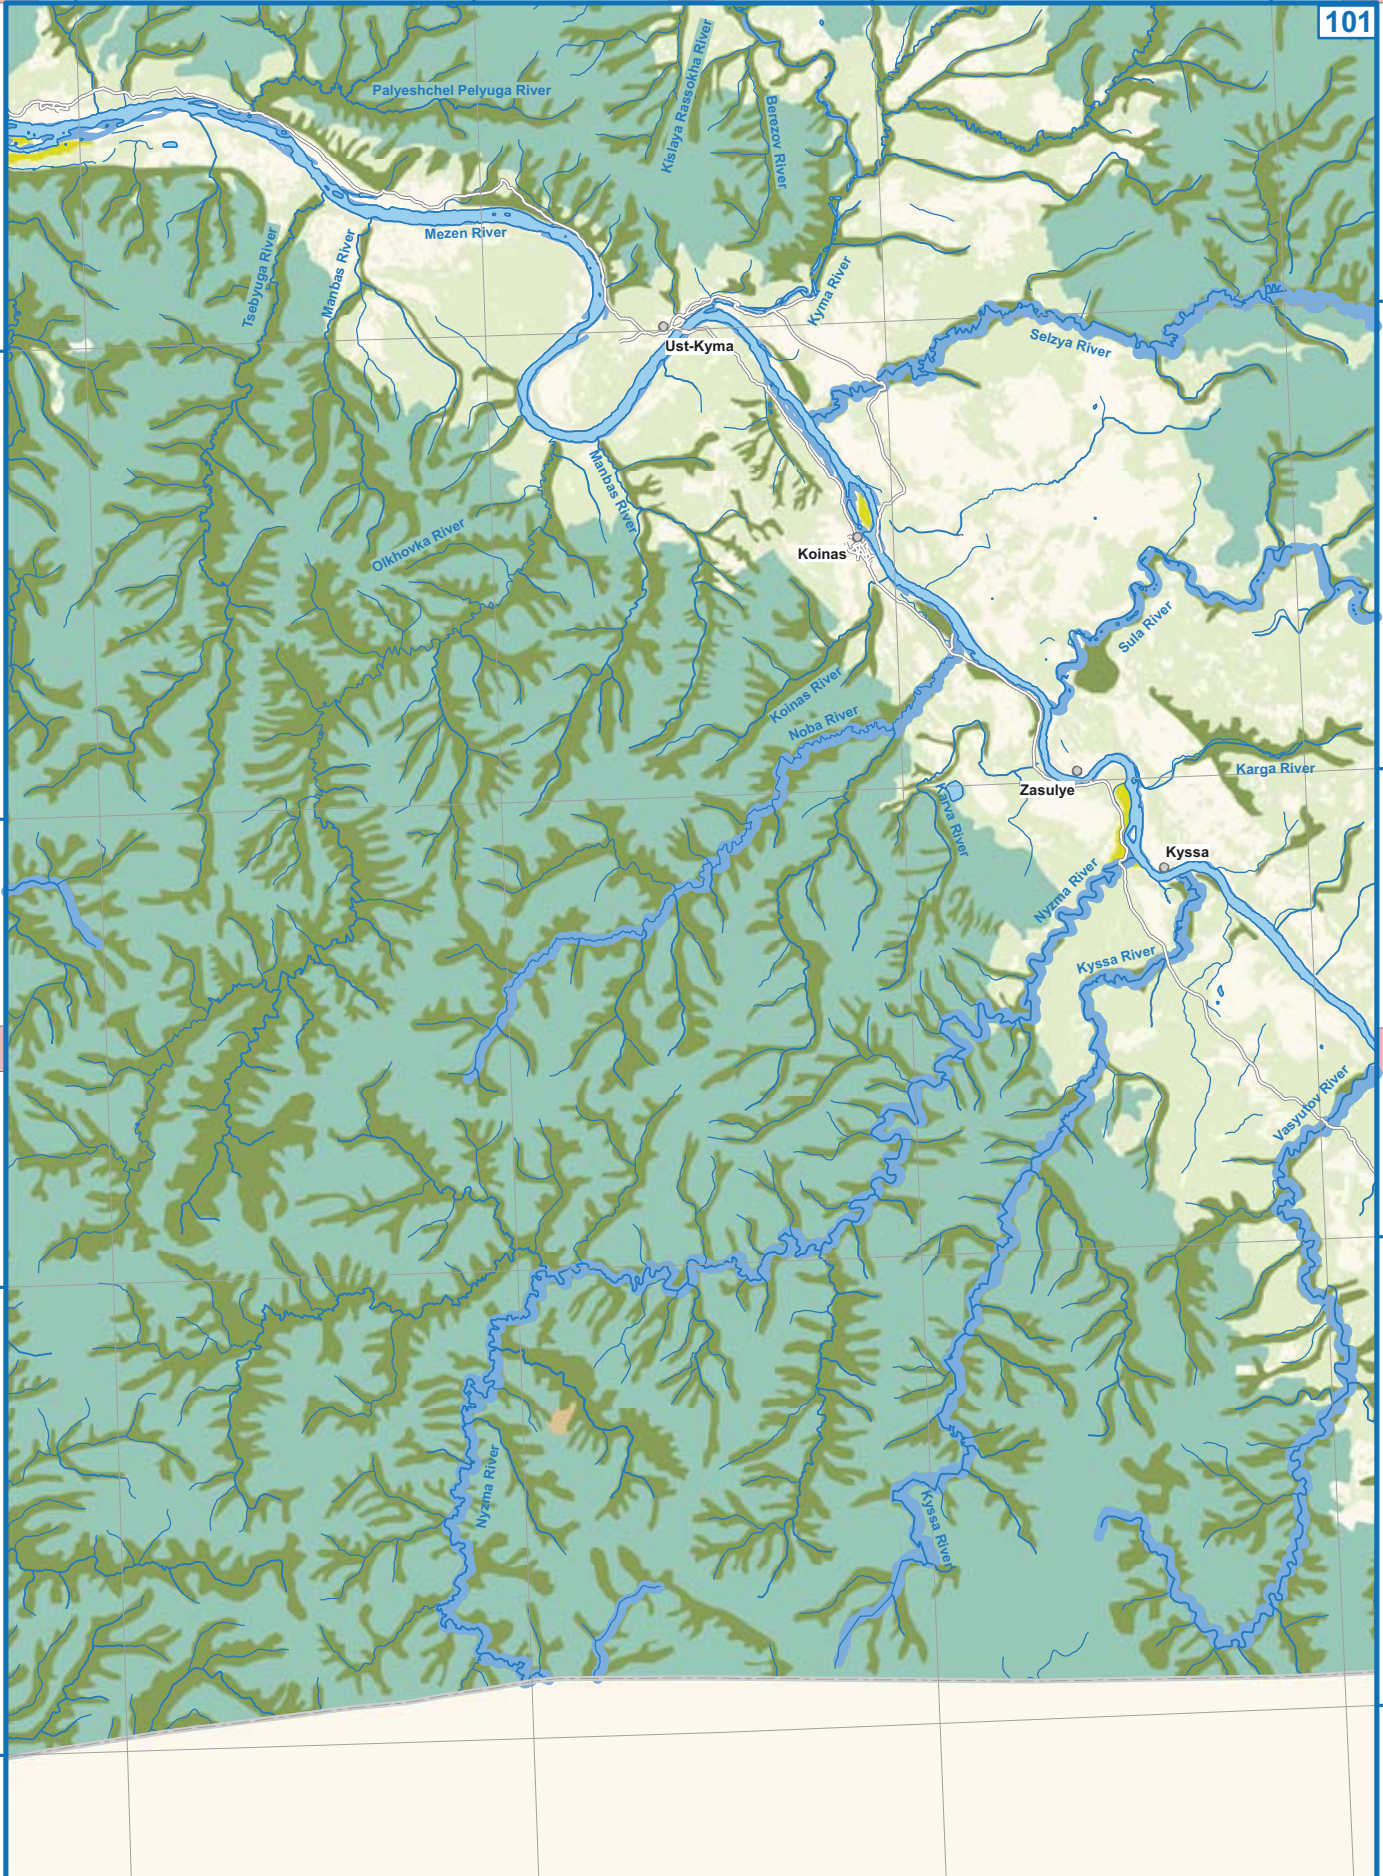

REPUBLIC OF KOMI