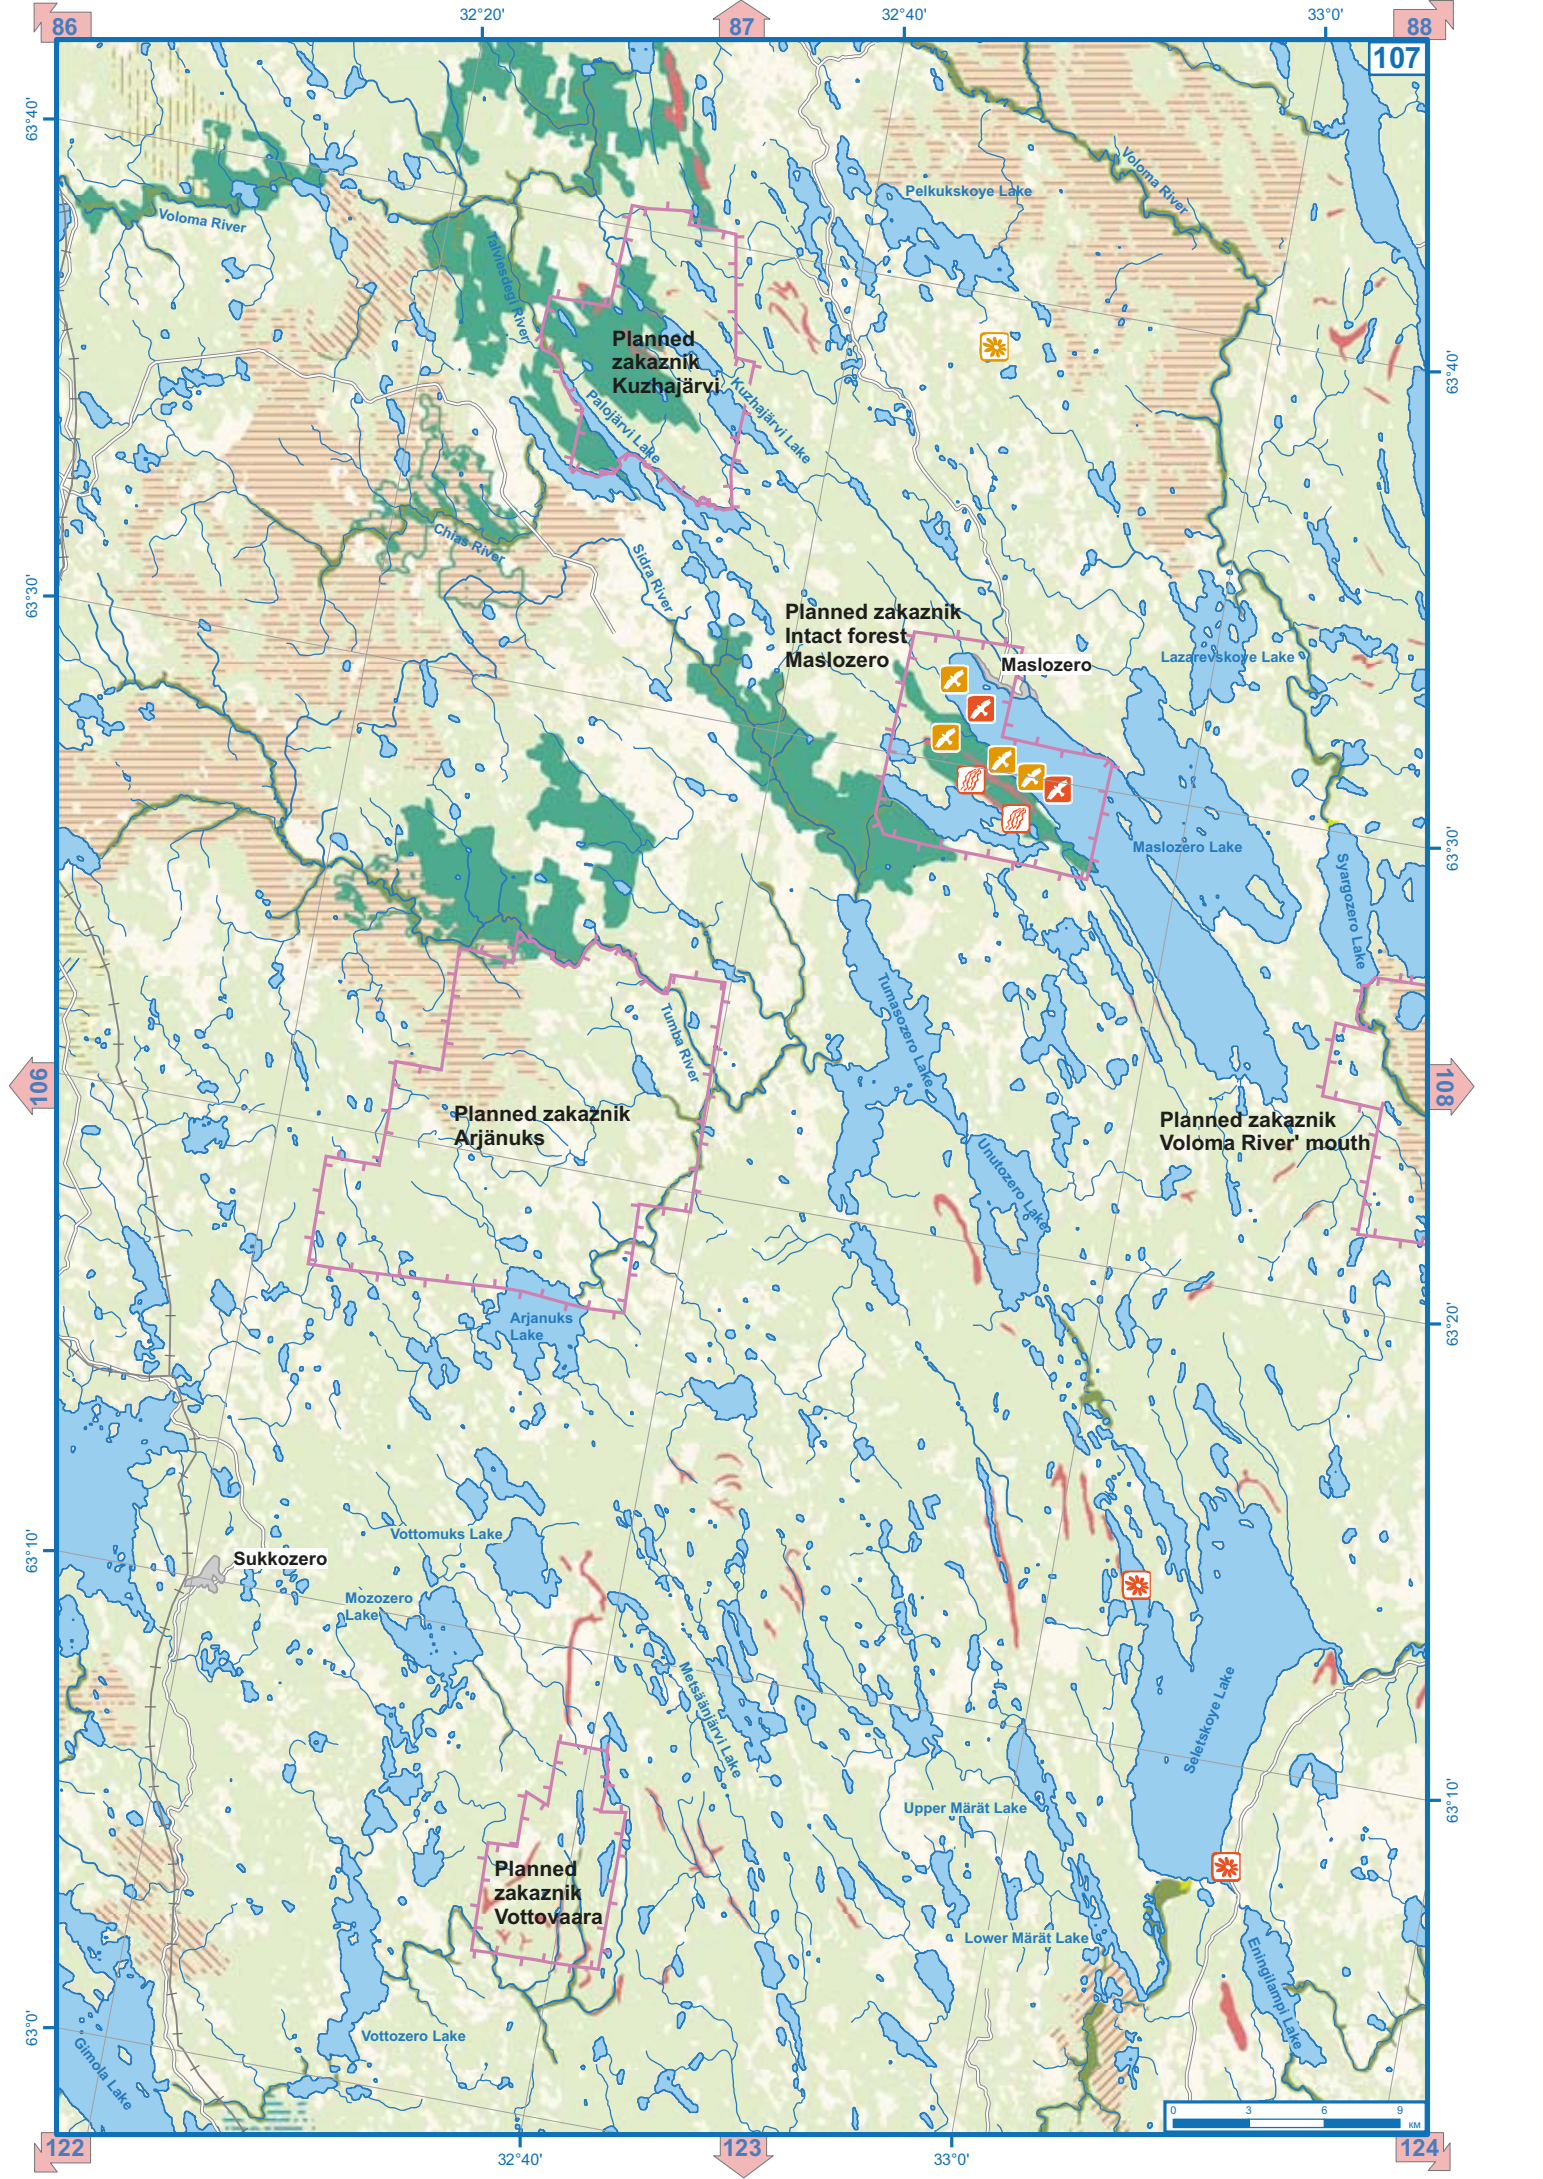

63°10'

63°0'

121

31°40'

122

32°0'

123

Nyukhcha
Mire near Nyukhcha village, hydrological zakaznik

Malenga

Unezhma

Planned zakaznik Varaki

Unezhma

Kushereka

Sulozero

Kusa

Zolotukha